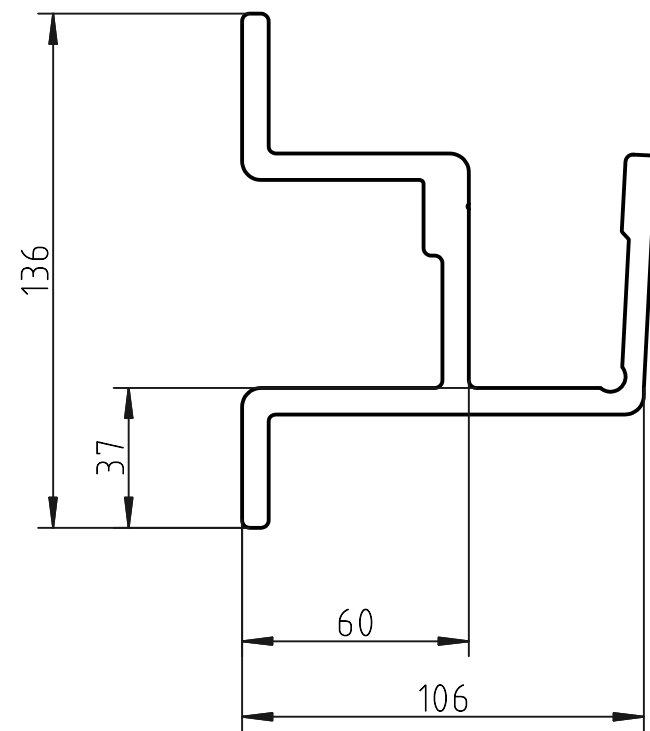

Standard wall bracket  
(optional brackets page 2)

Designer CS	Drawn CS	Approved	Weight 0,3 kg		Date 2014-11-07	Replaces
<b>HunterDouglas</b> Hunter Douglas Scandinavia AB		Description Semi-cass. folding arm awning		Scale 1:2	Sheet 1 / 2	
		Article number FA48		Drawing number FA48		Rev. 1

Basic wall bracket

Alternative wall bracket

Roof bracket

Designer CS	Drawn CS	Approved	Weight N/A		Date 2012-10-22	Replaces	
<b>HunterDouglas</b> Hunter Douglas Scandinavia AB					Description	Scale 1:2	Sheet 2 / 2
					Article number	Drawing number FA48	Rev. 1