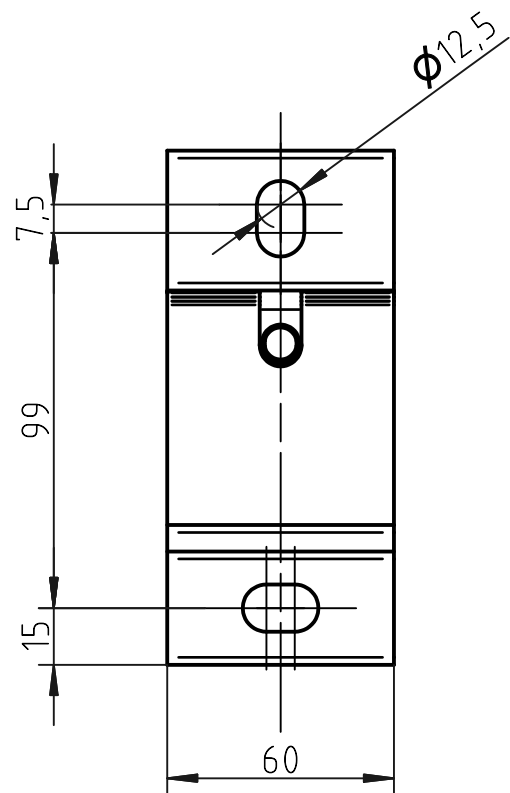

Standard wall bracket  
(optional brackets page 2)

Designer CS	Drawn CS	Approved	Weight 0,3 kg		Date 2014-11-07	Replaces
<b>HunterDouglas</b> Hunter Douglas Scandinavia AB		Description Semi-cass. folding arm awning		Scale 1:2	Sheet 1 / 2	
		Article number FA48		Drawing number FA48		Rev. 1

Basic wall bracket

Alternative wall bracket

Roof bracket

Designer CS	Drawn CS	Approved	Weight N/A		Date 2012-10-22	Replaces	
<b>HunterDouglas</b> Hunter Douglas Scandinavia AB					Description	Scale 1:2	Sheet 2 / 2
					Article number	Drawing number FA48	Rev. 1