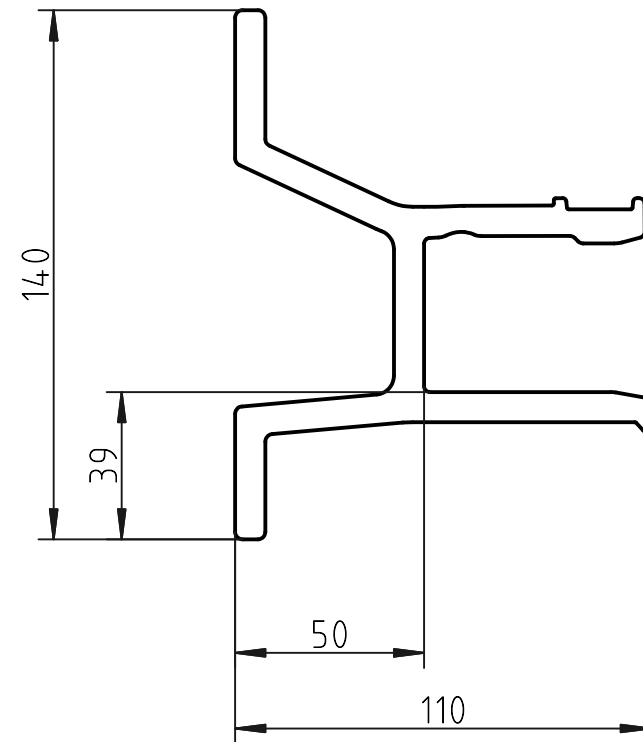

Standard wall bracket  
(optional brackets page 2)

Designer CS	Drawn CS	Approved	Weight 0,3 kg		Date 2014-11-07	Replaces
<b>HunterDouglas</b> Hunter Douglas Scandinavia AB		Description Semi-cass. folding arm awning		Scale 1:2	Sheet 1 / 2	
		Article number FA48		Drawing number FA48		Rev. 1

Basic wall bracket

Alternative wall bracket

Roof bracket

Designer CS	Drawn CS	Approved	Weight N/A		Date 2012-10-22	Replaces	
<b>HunterDouglas</b> Hunter Douglas Scandinavia AB					Description	Scale 1:2	Sheet 2 / 2
					Article number	Drawing number FA48	Rev. 1