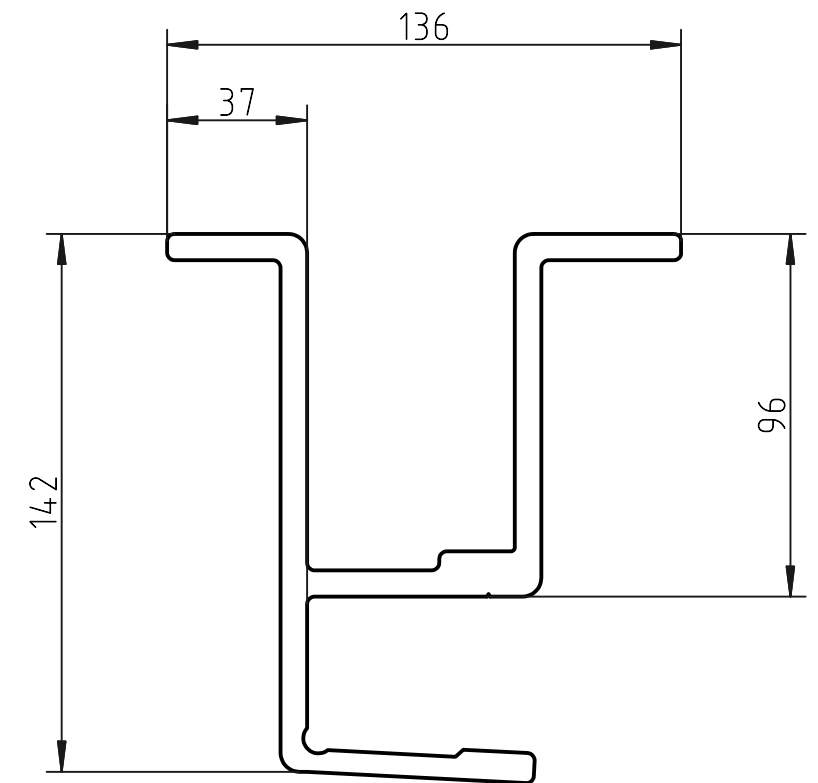

Standard wall bracket  
(optional brackets page 2)

Designer CS	Drawn CS	Approved	Weight 0,3 kg		Date 2014-11-07	Replaces
<b>HunterDouglas</b> Hunter Douglas Scandinavia AB		Description Semi-cass. folding arm awning		Scale 1:2	Sheet 1 / 2	
		Article number FA48		Drawing number FA48		Rev. 1

Basic wall bracket

Alternative wall bracket

Roof bracket

Designer CS	Drawn CS	Approved	Weight N/A		Date 2012-10-22	Replaces	
<b>HunterDouglas</b> Hunter Douglas Scandinavia AB					Description	Scale 1:2	Sheet 2 / 2
					Article number	Drawing number FA48	Rev. 1