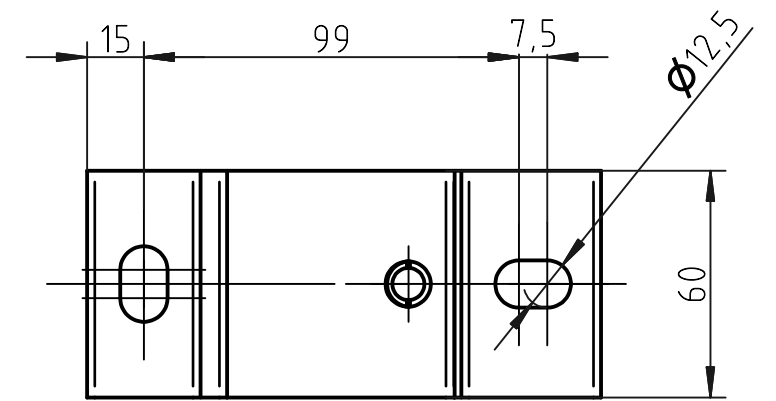

Standard wall bracket  
(optional brackets page 2)

Designer CS	Drawn CS	Approved	Weight 0,3 kg		Date 2014-11-07	Replaces
<b>HunterDouglas</b> Hunter Douglas Scandinavia AB		Description Semi-cass. folding arm awning		Scale 1:2	Sheet 1 / 2	
		Article number FA48		Drawing number FA48		Rev. 1

Basic wall bracket

Alternative wall bracket

Roof bracket

Designer CS	Drawn CS	Approved	Weight N/A		Date 2012-10-22	Replaces	
<b>HunterDouglas</b> Hunter Douglas Scandinavia AB					Description	Scale 1:2	Sheet 2 / 2
					Article number	Drawing number FA48	Rev. 1