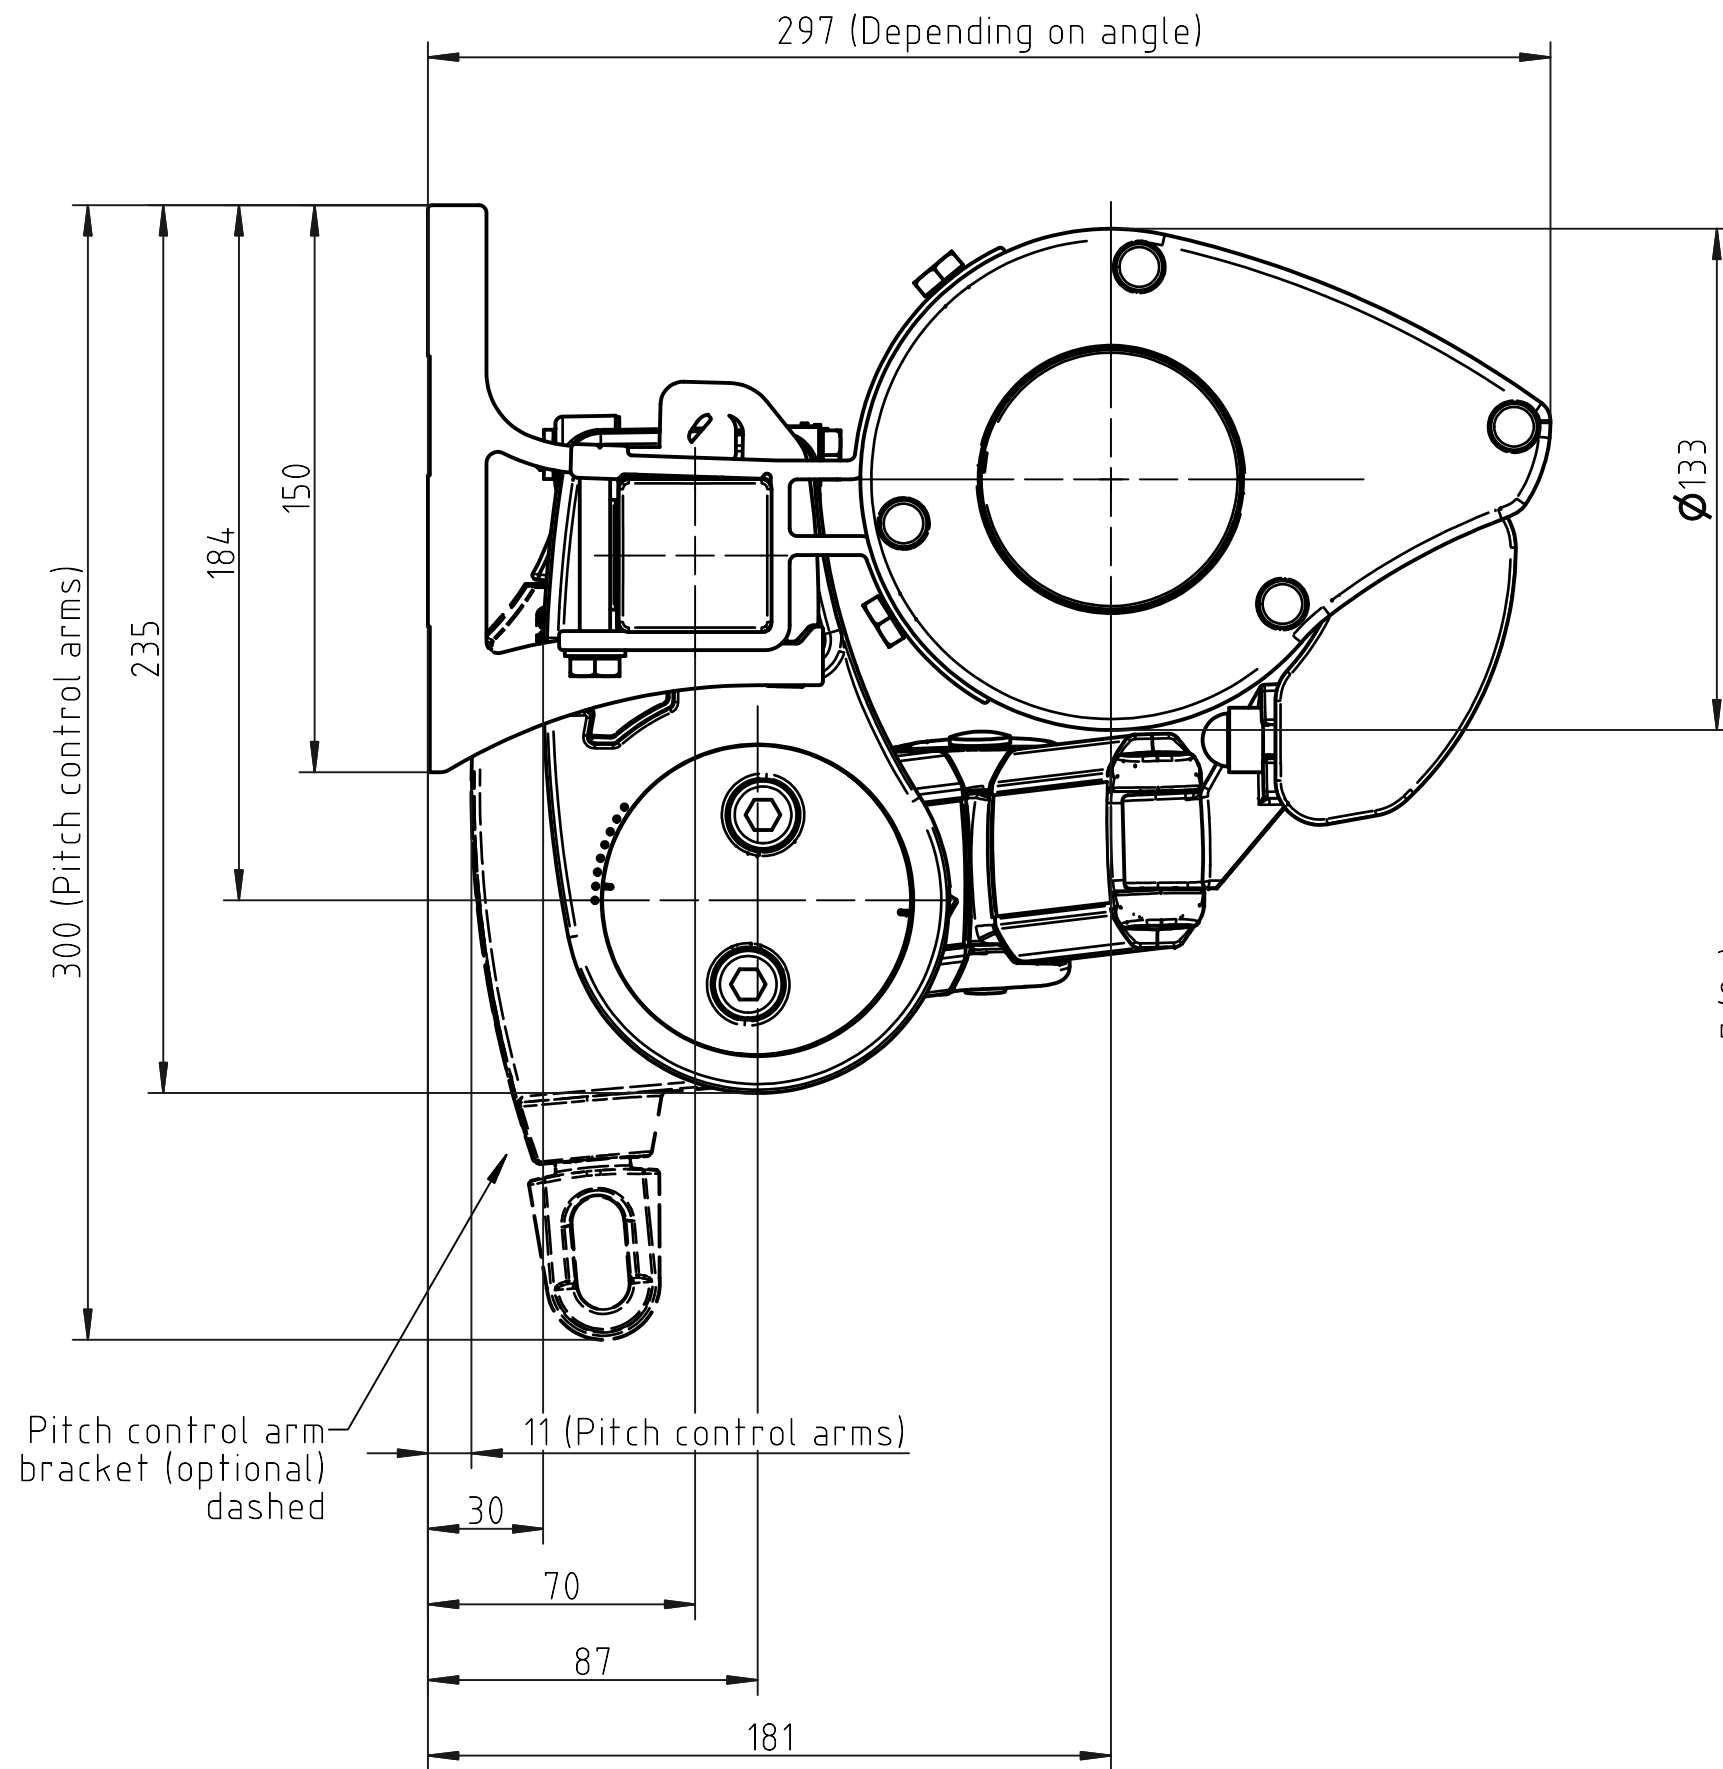

Standard wall bracket  
(optional brackets page 2)

Designer CS	Drawn CS	Approved	Weight 0,3 kg		Date 2014-11-07	Replaces
<b>HunterDouglas</b> Hunter Douglas Scandinavia AB		Description Semi-cass. folding arm awning		Scale 1:2	Sheet 1 / 2	
		Article number FA48		Drawing number FA48		Rev. 1

Basic wall bracket

Alternative wall bracket

Roof bracket

Designer CS	Drawn CS	Approved	Weight N/A		Date 2012-10-22	Replaces	
<b>HunterDouglas</b> Hunter Douglas Scandinavia AB					Description	Scale 1:2	Sheet 2 / 2
					Article number	Drawing number FA48	Rev. 1