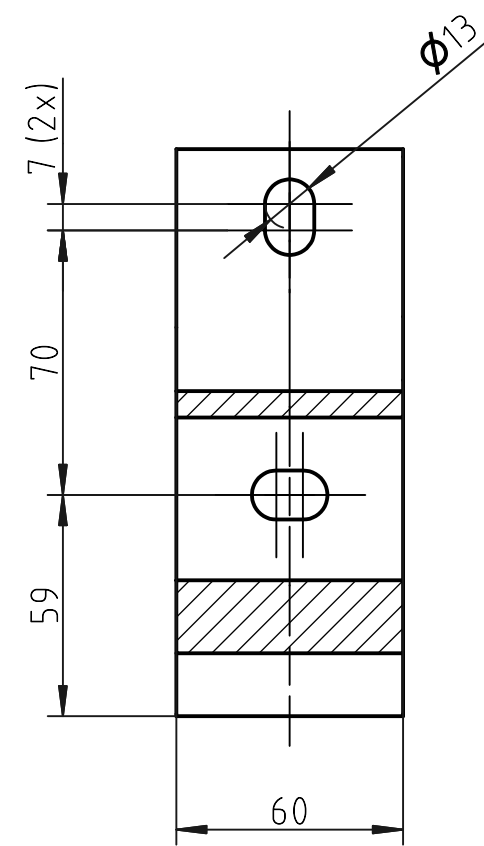

Standard wall bracket  
(optional brackets page 2)

Designer CS	Drawn CS	Approved	Weight 0,3 kg		Date 2014-11-07	Replaces
<b>HunterDouglas</b> Hunter Douglas Scandinavia AB		Description Semi-cass. folding arm awning		Scale 1:2	Sheet 1 / 2	
		Article number FA48		Drawing number FA48		Rev. 1

Basic wall bracket

Alternative wall bracket

Roof bracket

Designer CS	Drawn CS	Approved	Weight N/A		Date 2012-10-22	Replaces	
<b>HunterDouglas</b> Hunter Douglas Scandinavia AB					Description	Scale 1:2	Sheet 2 / 2
					Article number	Drawing number FA48	Rev. 1