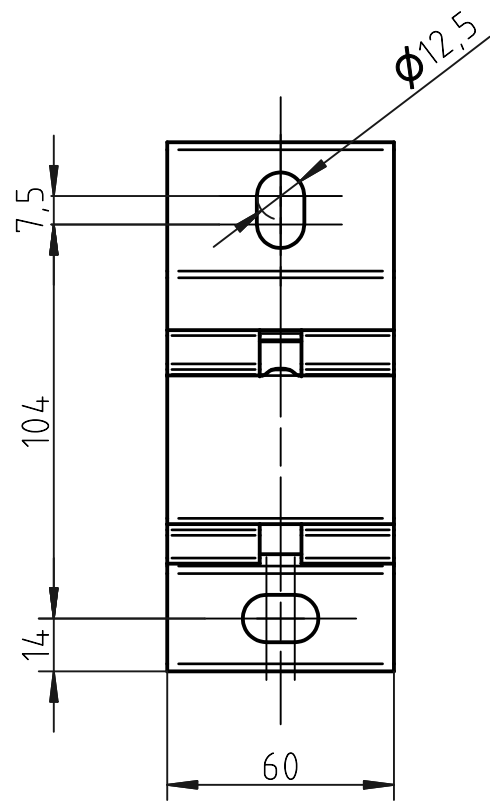

Standard wall bracket  
(optional brackets page 2)

Designer CS	Drawn CS	Approved	Weight 0,3 kg		Date 2014-11-07	Replaces
<b>HunterDouglas</b> Hunter Douglas Scandinavia AB		Description Semi-cass. folding arm awning		Scale 1:2	Sheet 1 / 2	
		Article number FA48		Drawing number FA48		Rev. 1

Basic wall bracket

Alternative wall bracket

Roof bracket

Designer CS	Drawn CS	Approved	Weight N/A		Date 2012-10-22	Replaces	
<b>HunterDouglas</b> Hunter Douglas Scandinavia AB					Description	Scale 1:2	Sheet 2 / 2
					Article number	Drawing number FA48	Rev. 1