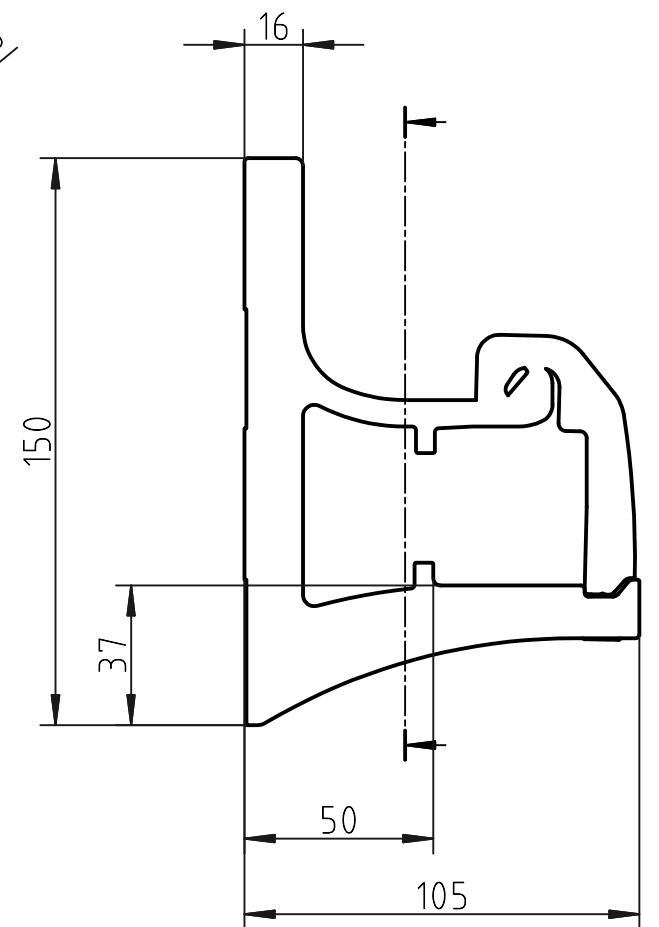

Standard wall bracket  
(optional brackets page 2)

Designer CS	Drawn CS	Approved	Weight 0,3 kg		Date 2014-11-07	Replaces
<b>HunterDouglas</b> Hunter Douglas Scandinavia AB		Description Semi-cass. folding arm awning		Scale 1:2	Sheet 1 / 2	
		Article number FA48		Drawing number FA48		Rev. 1

Basic wall bracket

Alternative wall bracket

Roof bracket

Designer CS	Drawn CS	Approved	Weight N/A		Date 2012-10-22	Replaces	
<b>HunterDouglas</b> Hunter Douglas Scandinavia AB					Description	Scale 1:2	Sheet 2 / 2
					Article number	Drawing number FA48	Rev. 1