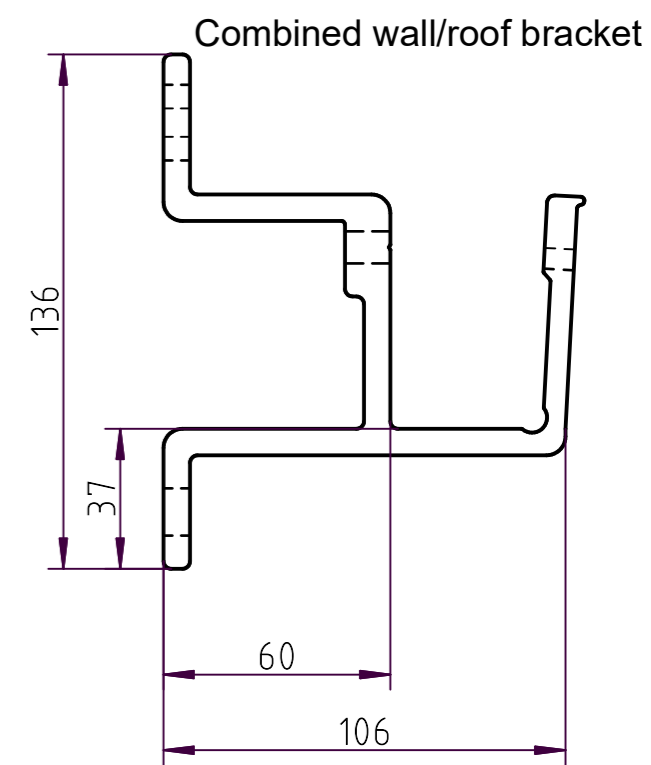

Designer CS	Drawn CS	Approved	Weight N/A		Date	Replaces
HunterDouglas		Description Folding arm awning			Scale 1 : 2	Sheet 1 / 1
Hunter Douglas Scandinavia AB		Article number FA42			Drawing number FA42	Rev. 1