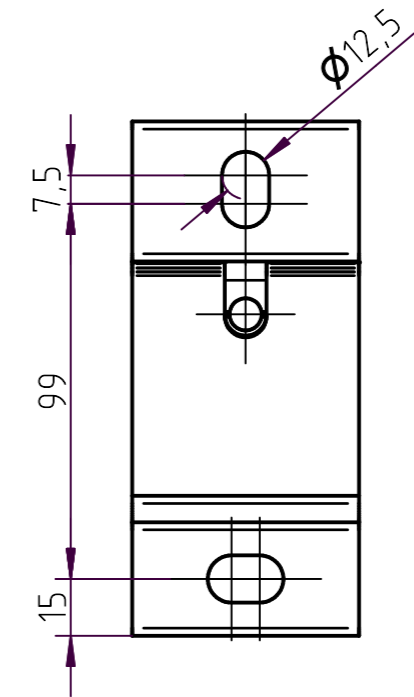

Designer CS	Drawn CS	Approved	Weight N/A		Date	Replaces
HunterDouglas		Description Folding arm awning			Scale 1 : 2	Sheet 1 / 1
Hunter Douglas Scandinavia AB		Article number FA42			Drawing number FA42	Rev. 1