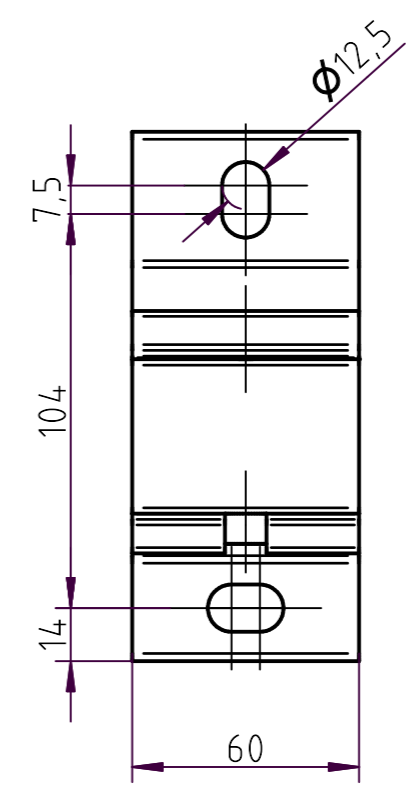

Designer CS	Drawn CS	Approved	Weight N/A		Date	Replaces
HunterDouglas		Description Folding arm awning			Scale 1 : 2	Sheet 1 / 1
Hunter Douglas Scandinavia AB		Article number FA42			Drawing number FA42	Rev. 1