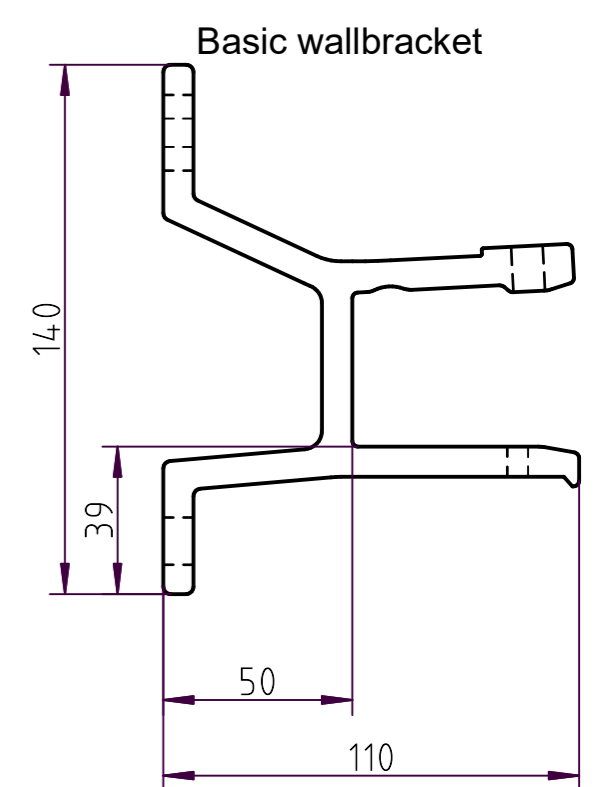

Designer CS	Drawn CS	Approved	Weight N/A		Date	Replaces
HunterDouglas		Description Folding arm awning			Scale 1 : 2	Sheet 1 / 1
Hunter Douglas Scandinavia AB		Article number FA42			Drawing number FA42	Rev. 1