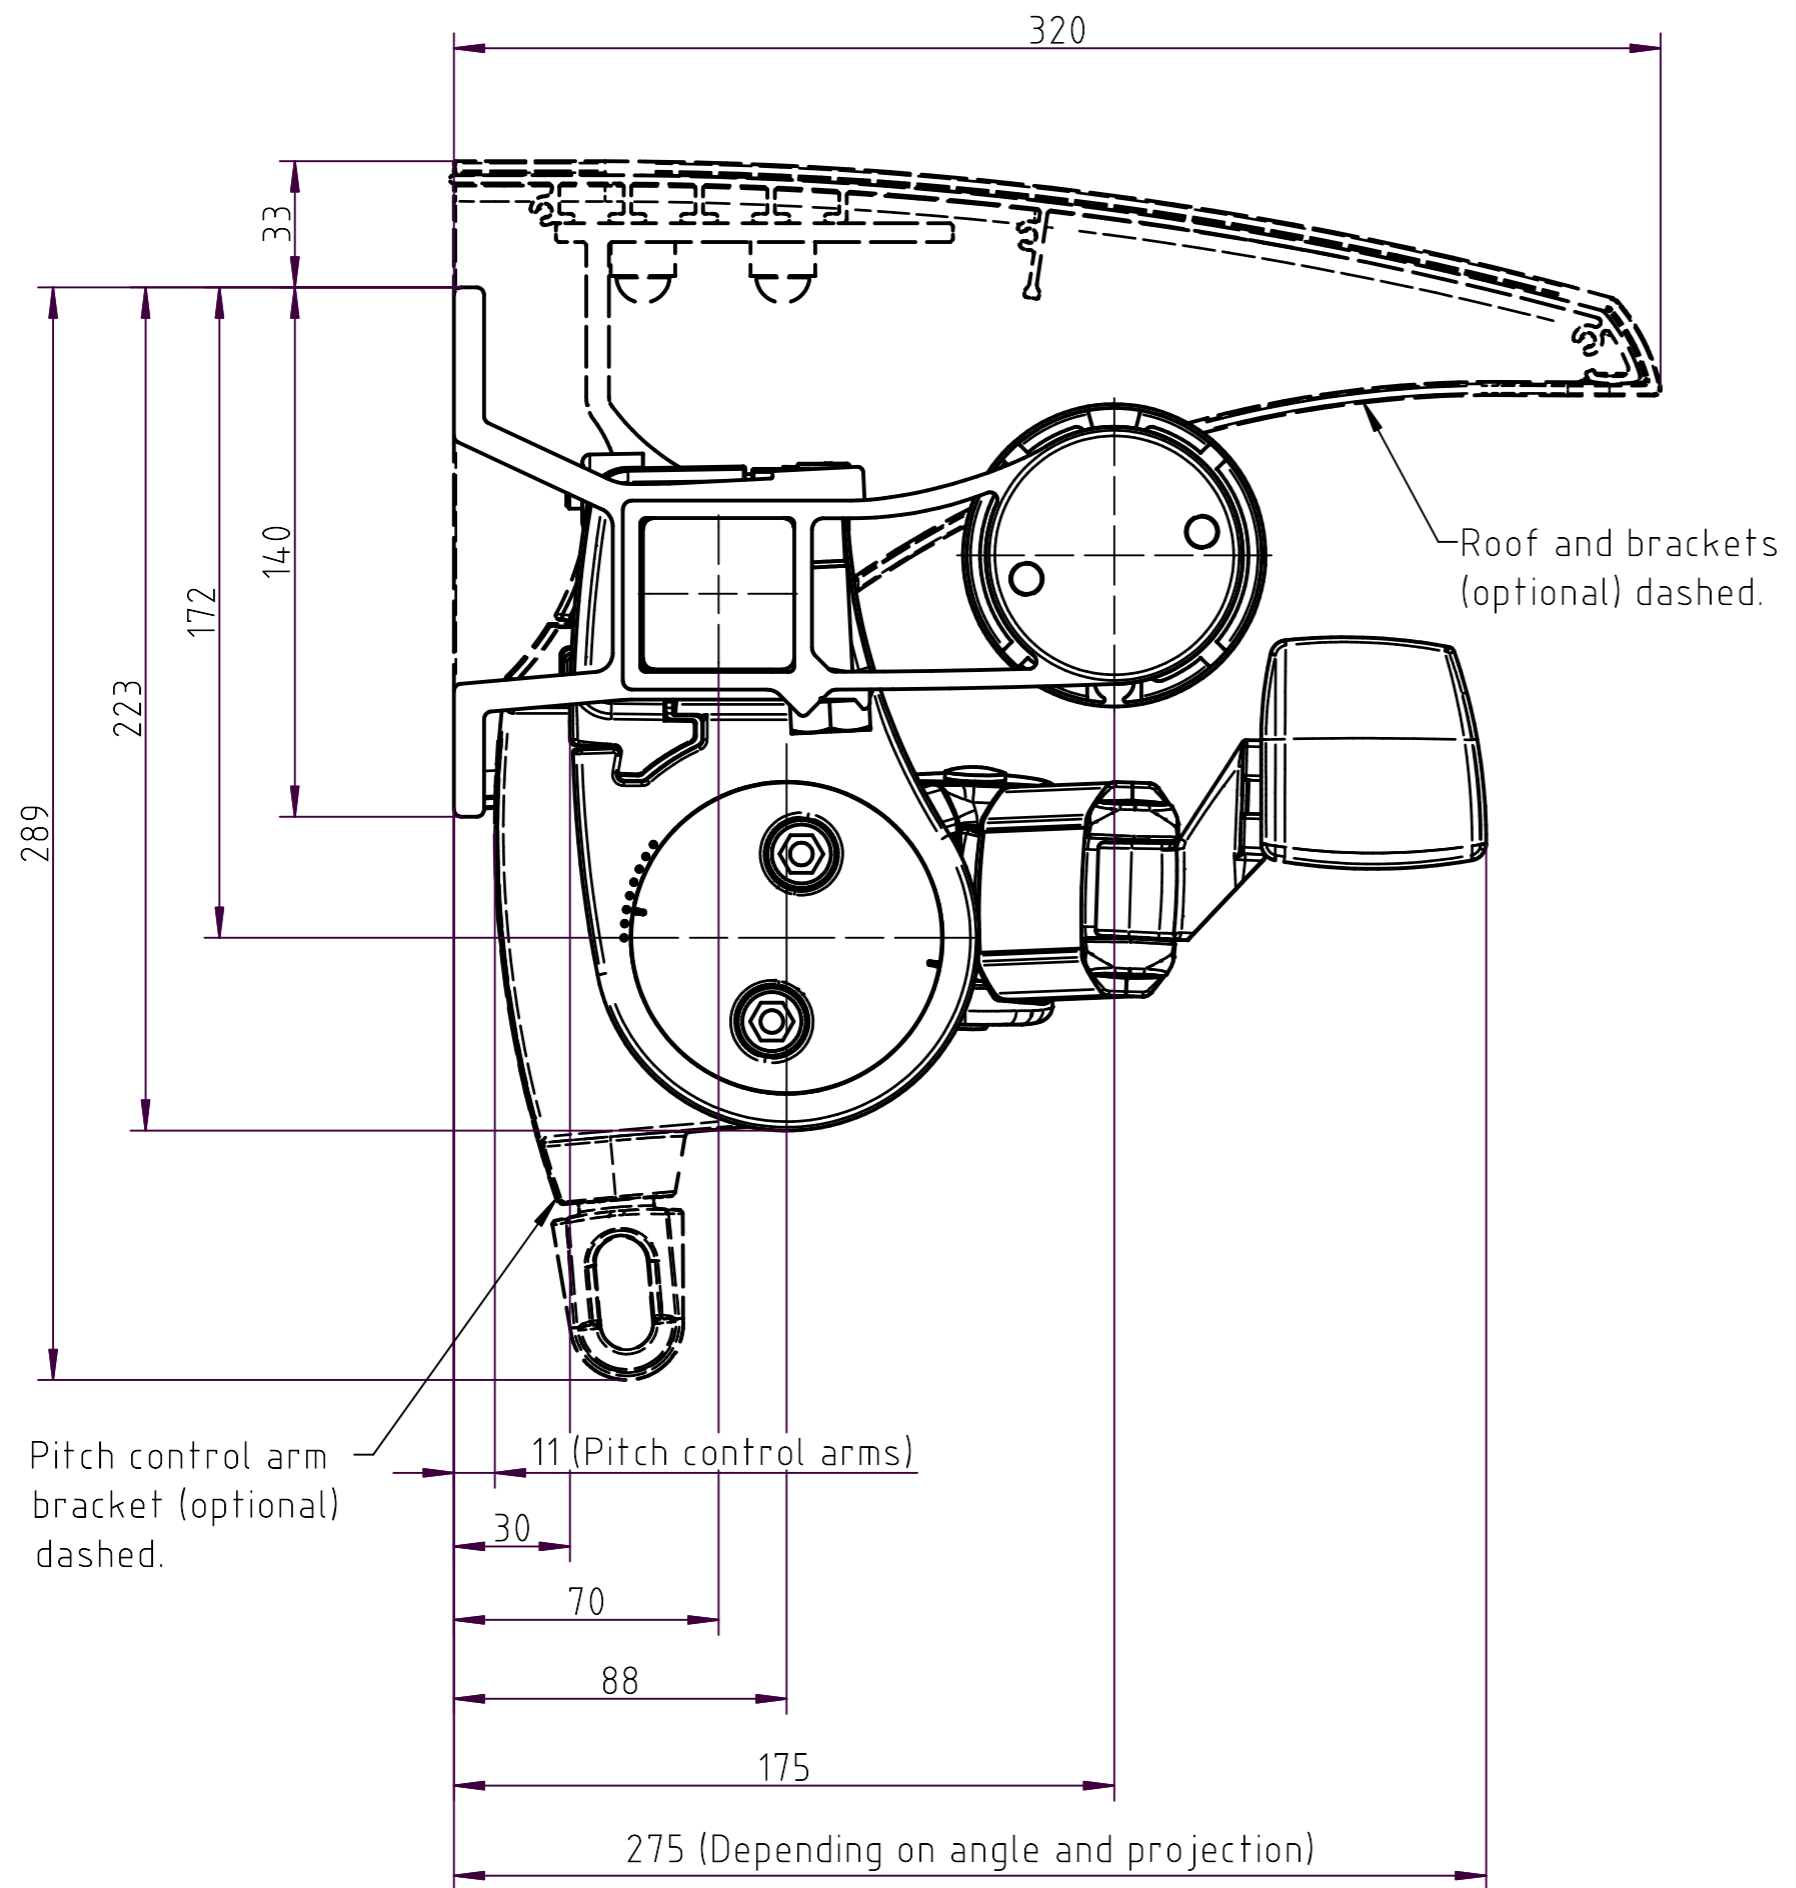

Designer CS	Drawn CS	Approved	Weight N/A		Date	Replaces
HunterDouglas		Description Folding arm awning			Scale 1 : 2	Sheet 1 / 1
Hunter Douglas Scandinavia AB		Article number FA42			Drawing number FA42	Rev. 1