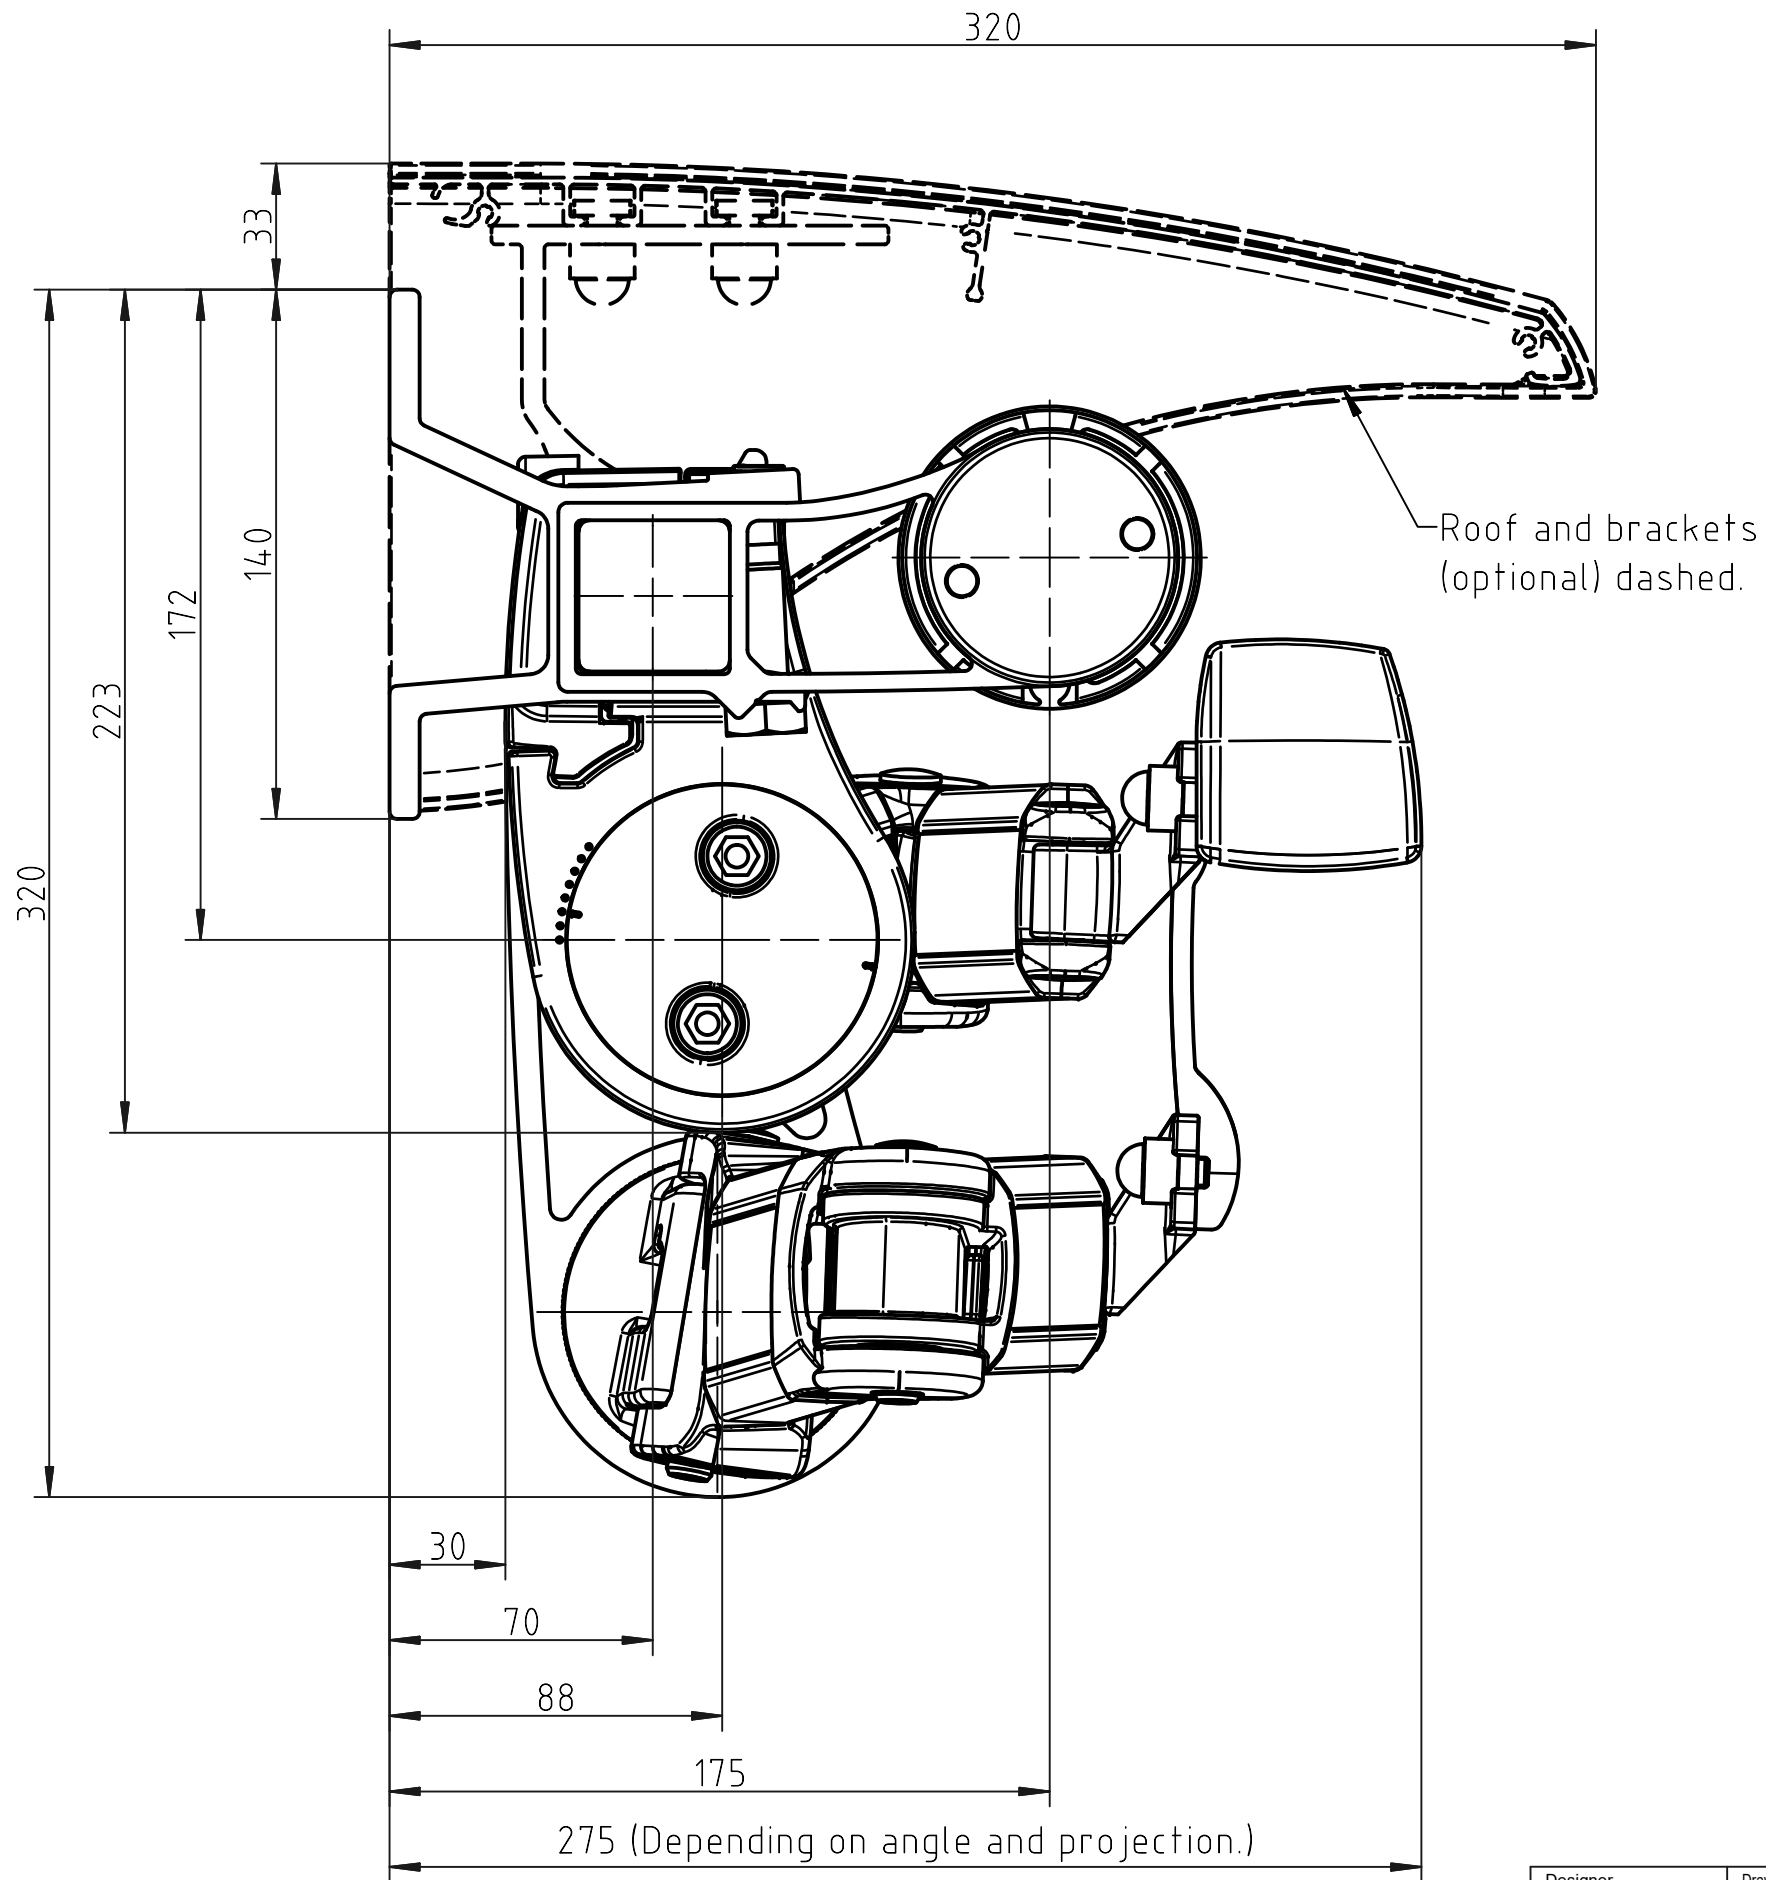

Designer CS	Drawn CS	Approved	Weight 0,0 kg		Date 2020-12-10	Replaces
<b>HunterDouglas</b>		Description Folding arm awning			Scale 1 : 2	Sheet 1 / 1
Hunter Douglas Scandinavia AB		Article number FA45			Drawing number FA45	Rev. 1