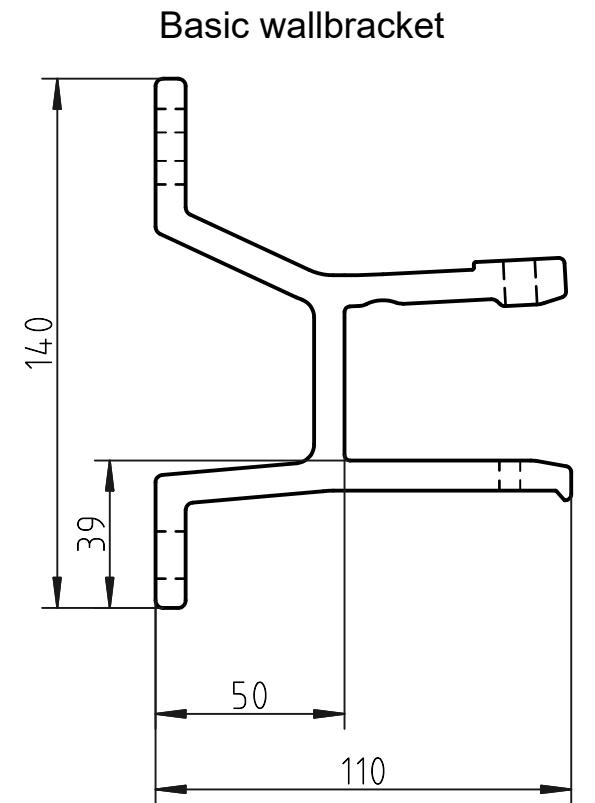

Designer CS	Drawn CS	Approved	Weight 0,0 kg		Date 2020-12-10	Replaces
<b>HunterDouglas</b>		Description Folding arm awning			Scale 1 : 2	Sheet 1 / 1
Hunter Douglas Scandinavia AB		Article number FA45			Drawing number FA45	Rev. 1