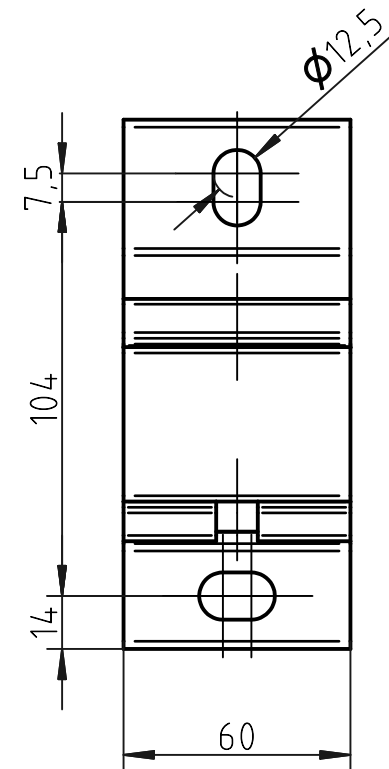

Designer CS	Drawn CS	Approved	Weight 0,0 kg		Date 2020-12-10	Replaces
<b>HunterDouglas</b>		Description Folding arm awning			Scale 1 : 2	Sheet 1 / 1
Hunter Douglas Scandinavia AB		Article number FA45			Drawing number FA45	Rev. 1