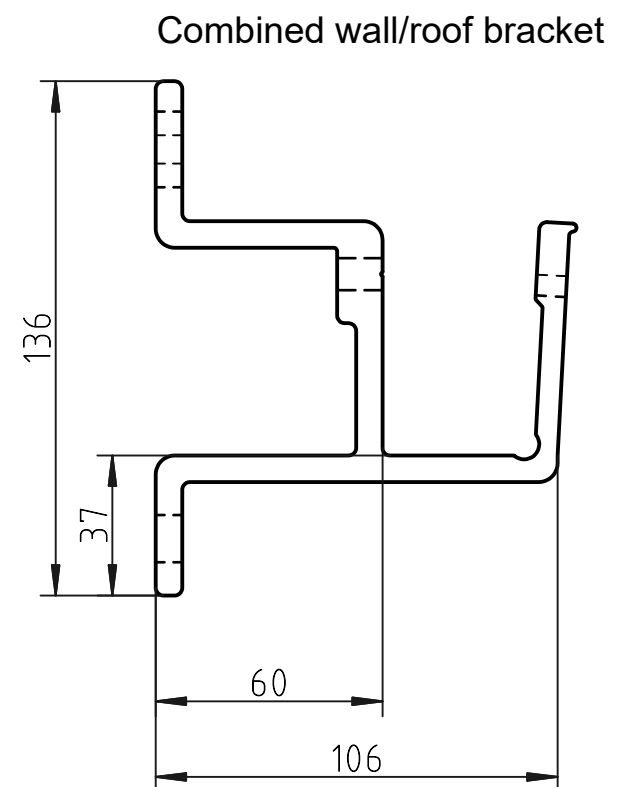

Designer CS	Drawn CS	Approved	Weight 0,0 kg		Date 2020-12-10	Replaces
<b>HunterDouglas</b>		Description Folding arm awning			Scale 1 : 2	Sheet 1 / 1
Hunter Douglas Scandinavia AB		Article number FA45			Drawing number FA45	Rev. 1