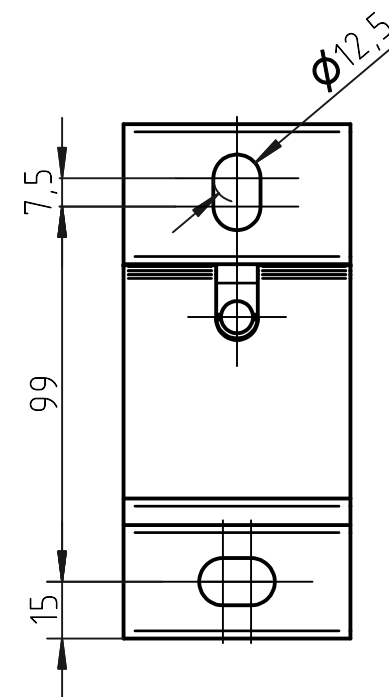

Designer CS	Drawn CS	Approved	Weight 0,0 kg		Date 2020-12-10	Replaces
<b>HunterDouglas</b>		Description Folding arm awning			Scale 1 : 2	Sheet 1 / 1
Hunter Douglas Scandinavia AB		Article number FA45			Drawing number FA45	Rev. 1