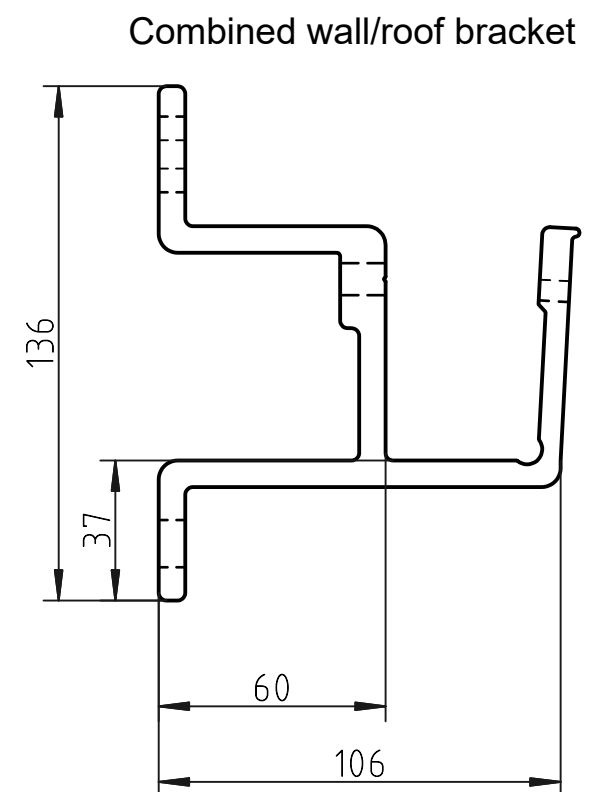

Designer CS	Drawn CS	Approved	Weight 0,0 kg		Date 2020-12-17	Replaces
HunterDouglas		Description Folding arm awning		Scale 1 : 2	Sheet 1 / 1	
Hunter Douglas Scandinavia AB		Article number FA46		Drawing number FA46		Rev. 1