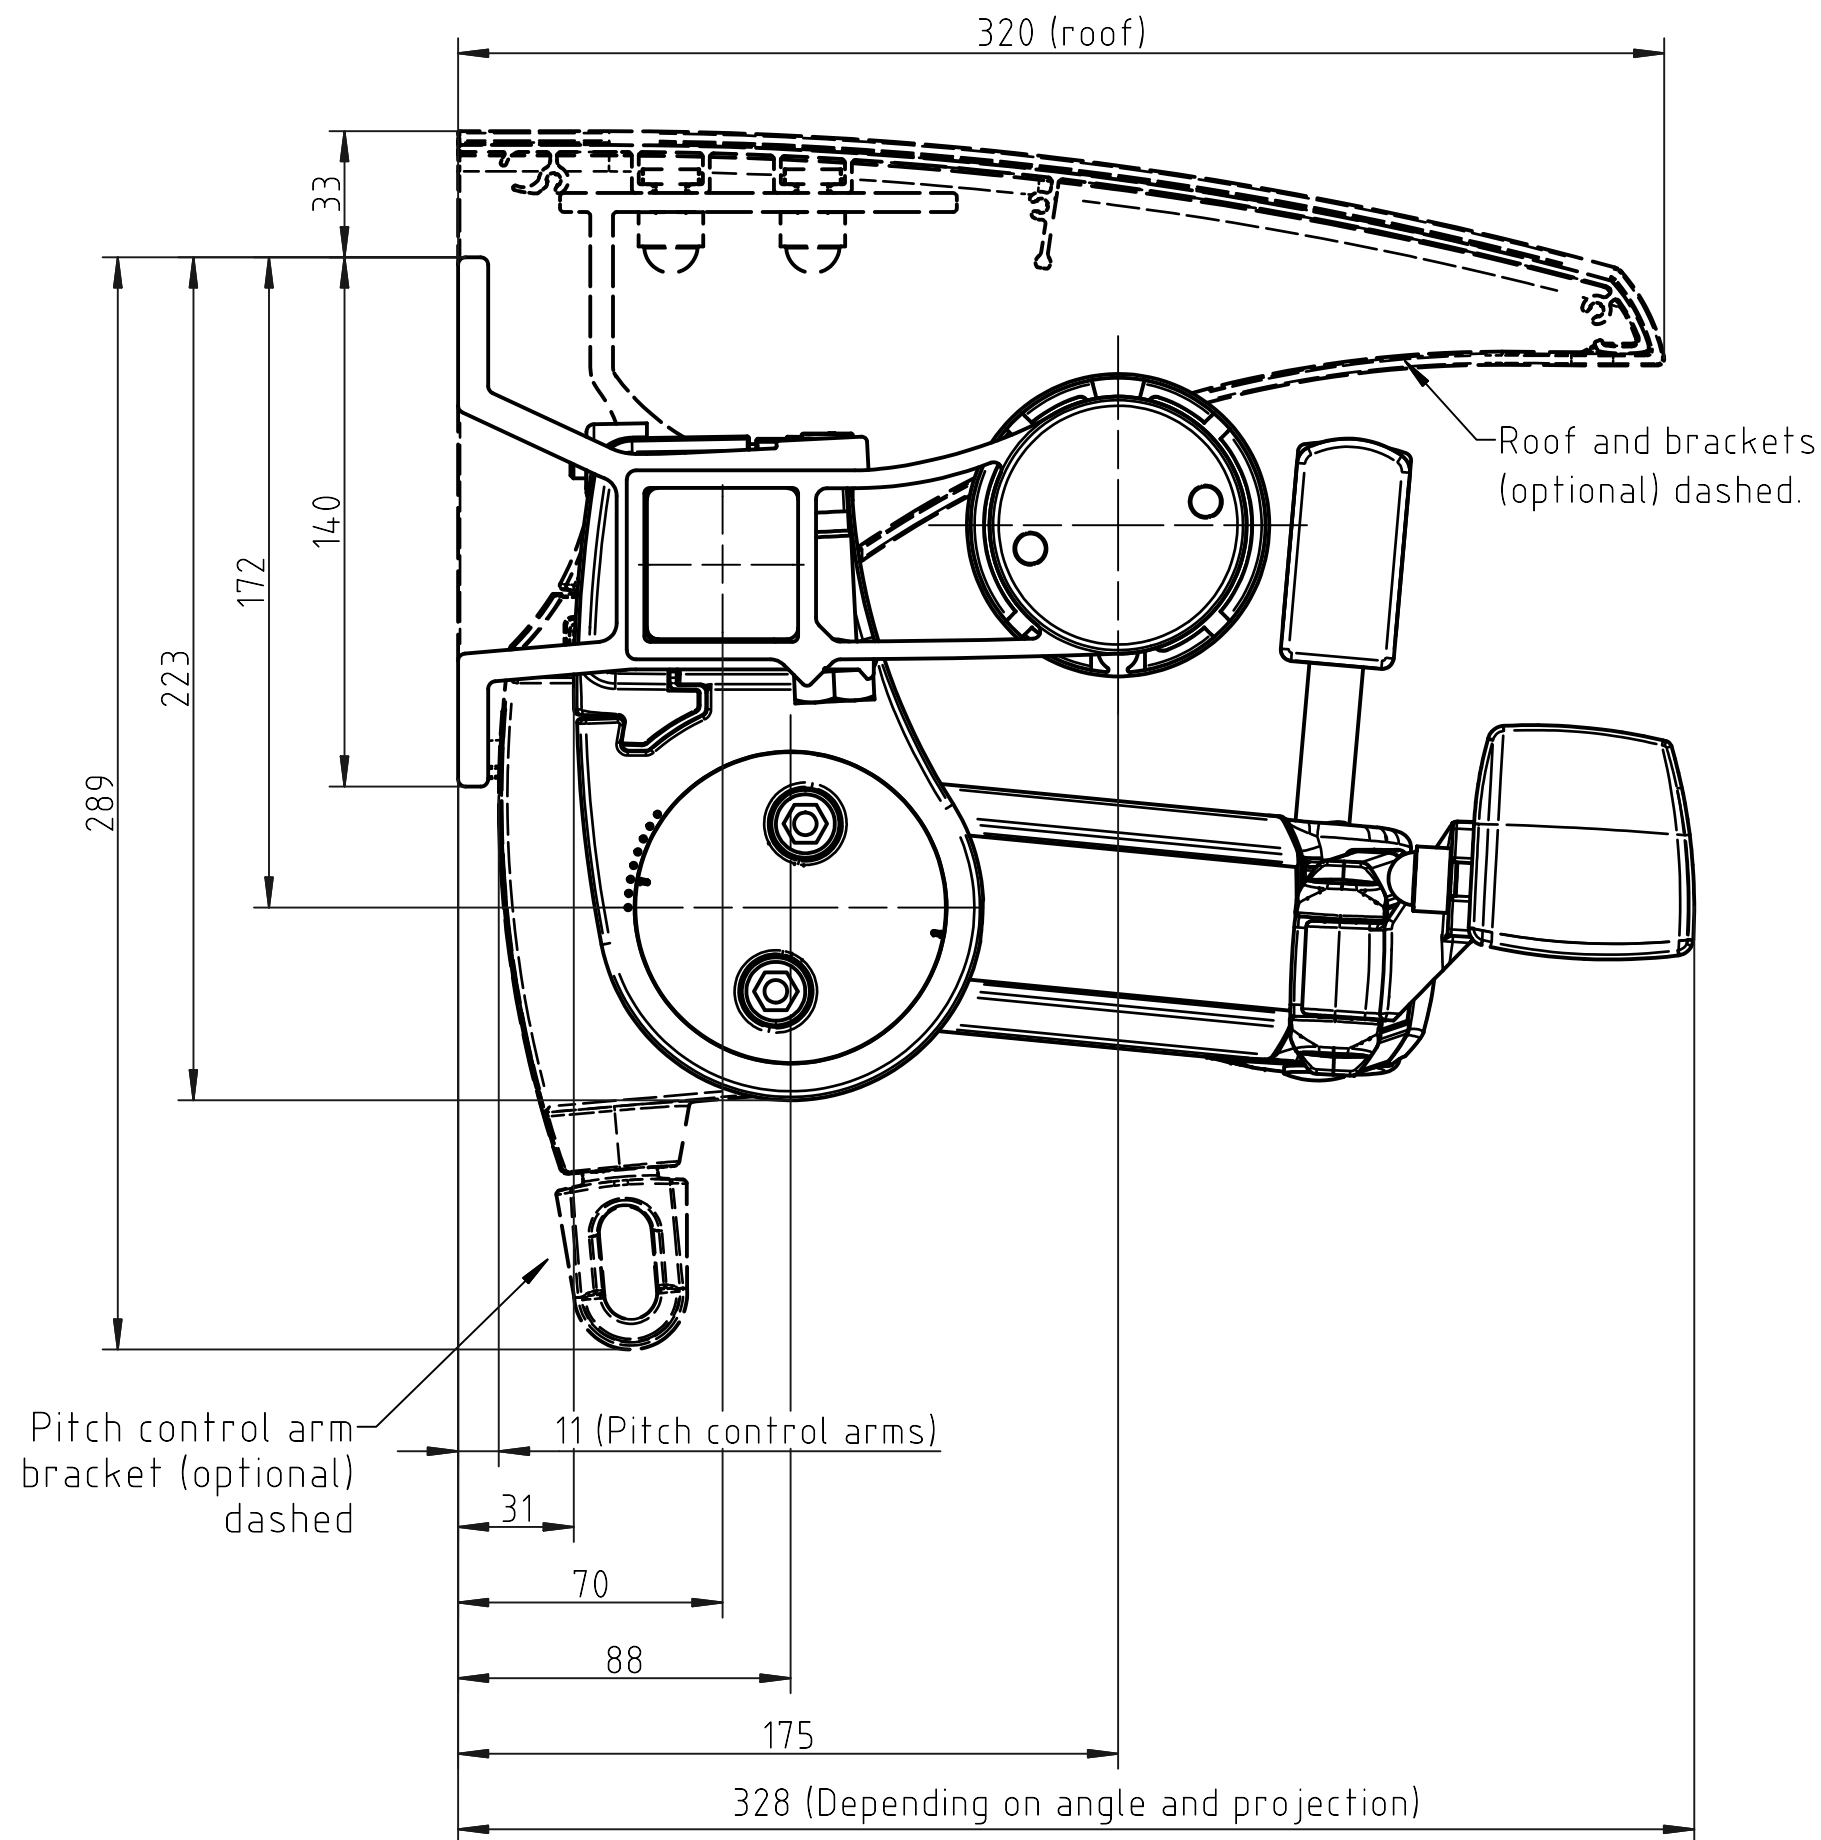

Designer CS	Drawn CS	Approved	Weight 0,0 kg		Date 2020-12-17	Replaces
HunterDouglas		Description Folding arm awning		Scale 1 : 2	Sheet 1 / 1	
Hunter Douglas Scandinavia AB		Article number FA46		Drawing number FA46		Rev. 1