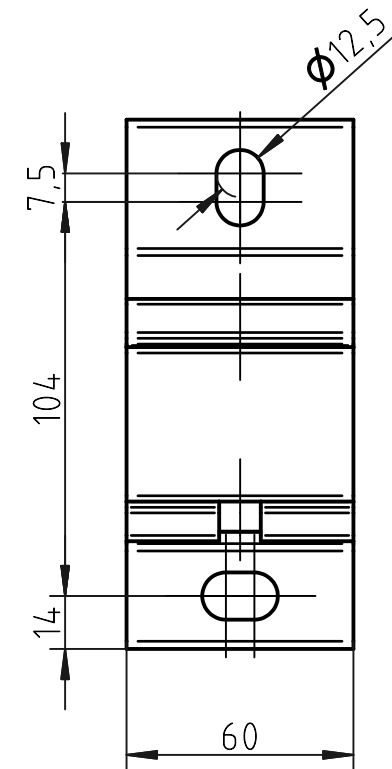

Designer CS	Drawn CS	Approved	Weight 0,0 kg		Date 2020-12-17	Replaces
HunterDouglas		Description Folding arm awning		Scale 1 : 2	Sheet 1 / 1	
Hunter Douglas Scandinavia AB		Article number FA46		Drawing number FA46		Rev. 1