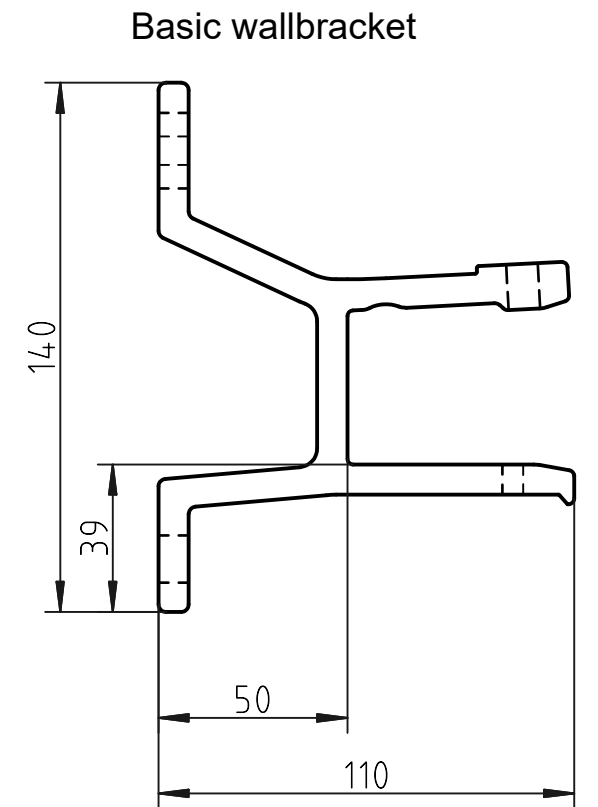

Designer CS	Drawn CS	Approved	Weight 0,0 kg		Date 2020-12-17	Replaces
HunterDouglas		Description Folding arm awning		Scale 1 : 2	Sheet 1 / 1	
Hunter Douglas Scandinavia AB		Article number FA46		Drawing number FA46		Rev. 1