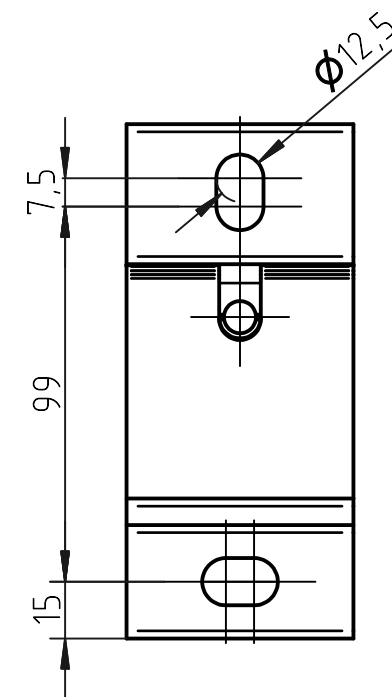

Designer CS	Drawn CS	Approved	Weight 0,0 kg		Date 2020-12-17	Replaces
HunterDouglas		Description Folding arm awning		Scale 1 : 2	Sheet 1 / 1	
Hunter Douglas Scandinavia AB		Article number FA46		Drawing number FA46		Rev. 1