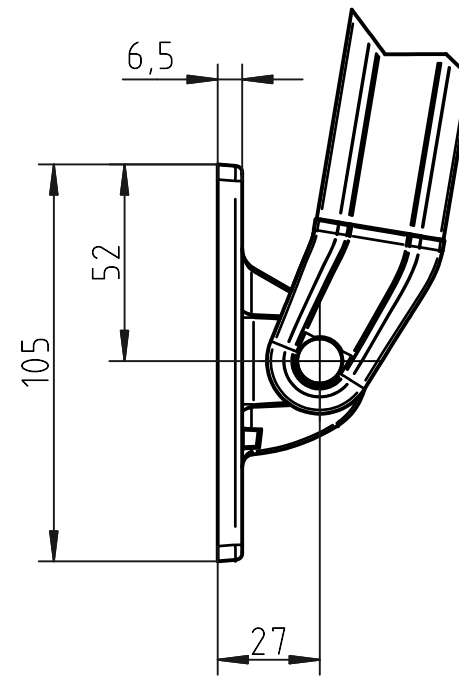

A-A (1:2)

B (1:2)

C (1:2)

Designer CS	Drawn CS	Project	Weight 0,0 kg		Date 2023-04-27	Replaces
HunterDouglas		Description Drop arm awning			Scale 1:10	Sheet 1 / 1
		Article number DA50 w 71.2910 brackets			Drawing number DA50	Rev. 1
Hunter Douglas Scandinavia AB						