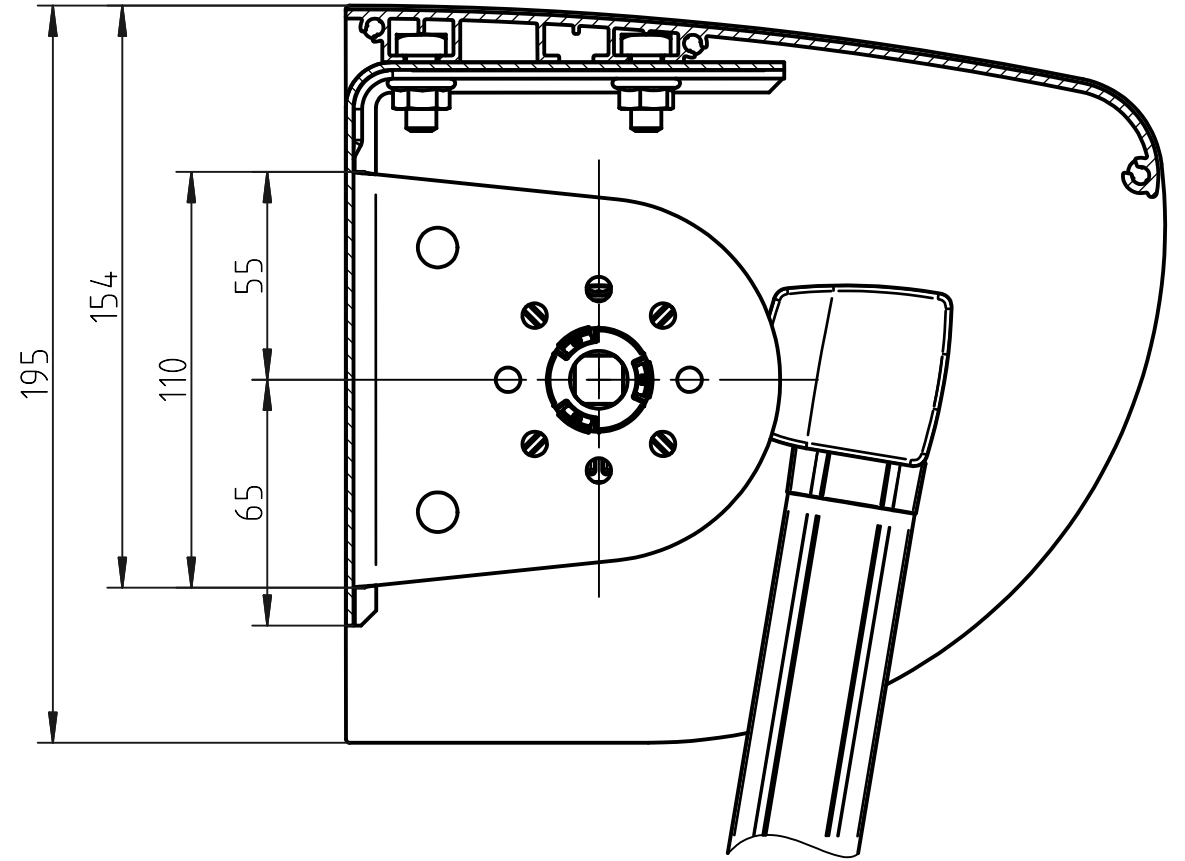

A-A (1:2)

B (1:2)

C (1:2)

Designer CS	Drawn CS	Project	Weight 0,0 kg		Date 2023-04-27	Replaces
HunterDouglas		Description Drop arm awning			Scale 1:10	Sheet 1 / 1
		Article number DA50 w 71.2910 brackets			Drawing number DA50	Rev. 1
Hunter Douglas Scandinavia AB						