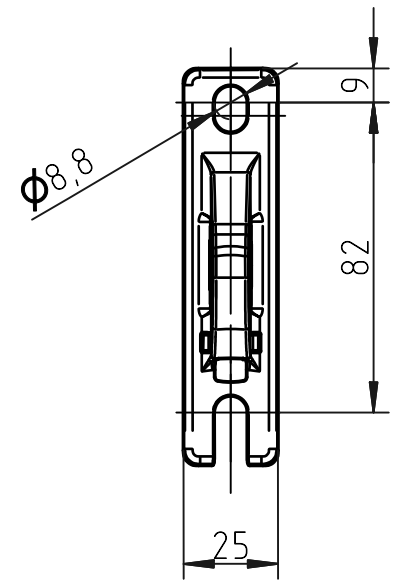

A-A (1:2)

B (1:2)

C (1:2)

Designer CS	Drawn CS	Project	Weight 0,0 kg		Date 2023-04-27	Replaces
HunterDouglas		Description Drop arm awning			Scale 1:10	Sheet 1 / 1
		Article number DA50 w 71.2910 brackets			Drawing number DA50	Rev. 1
Hunter Douglas Scandinavia AB						