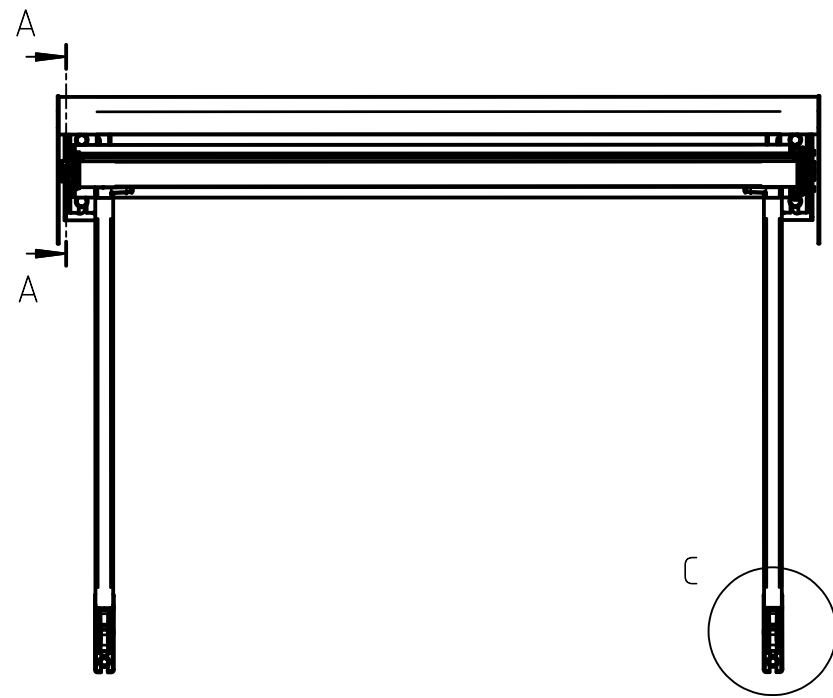

A-A (1:2)

B (1:2)

C (1:2)

Designer CS	Drawn CS	Project	Weight 0,0 kg		Date 2023-04-27	Replaces
HunterDouglas		Description Drop arm awning			Scale 1:10	Sheet 1 / 1
		Article number DA50 w 71.2910 brackets			Drawing number DA50	Rev. 1
Hunter Douglas Scandinavia AB						