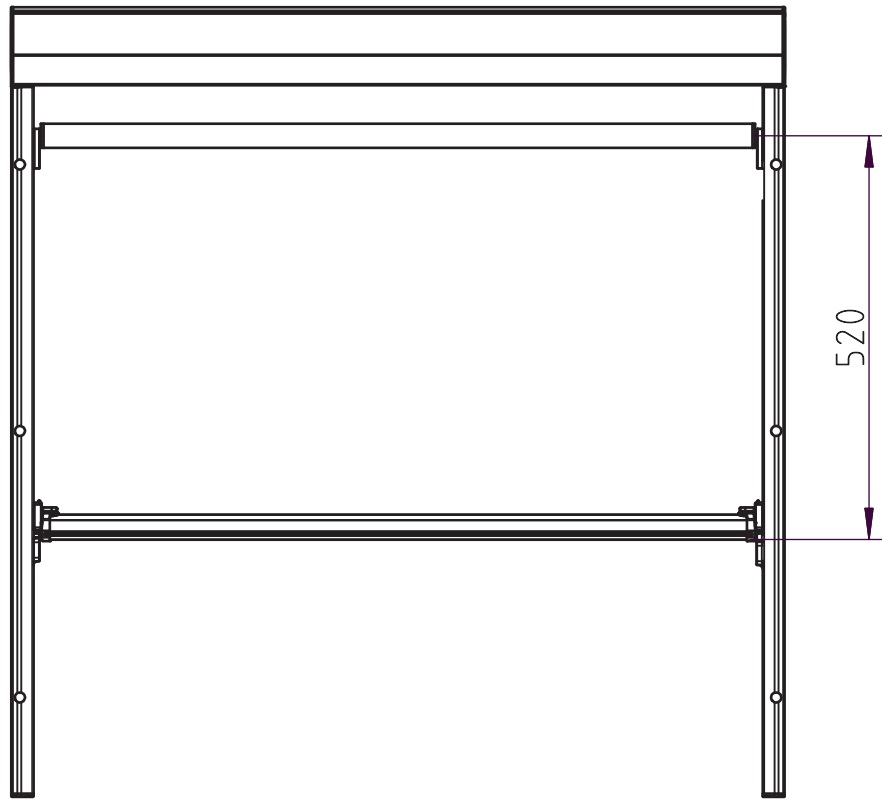

Architect view MT100

Wall bracket (optional) (1 : 2)