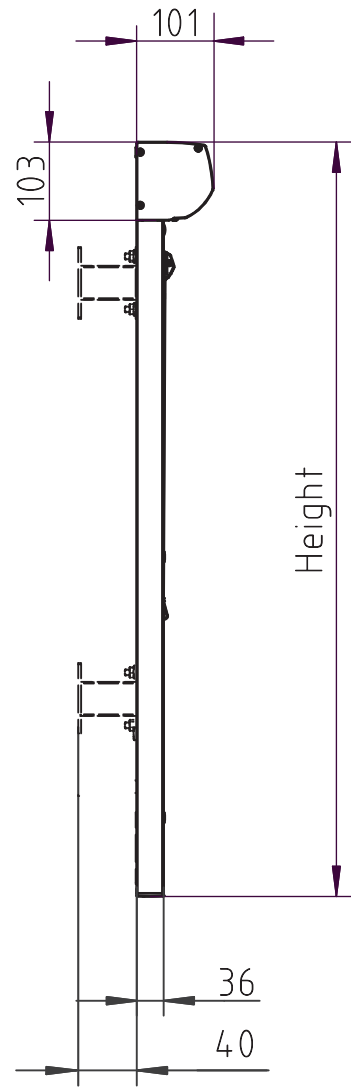

Architect view MT100

Wall bracket (optional) (1 : 2)