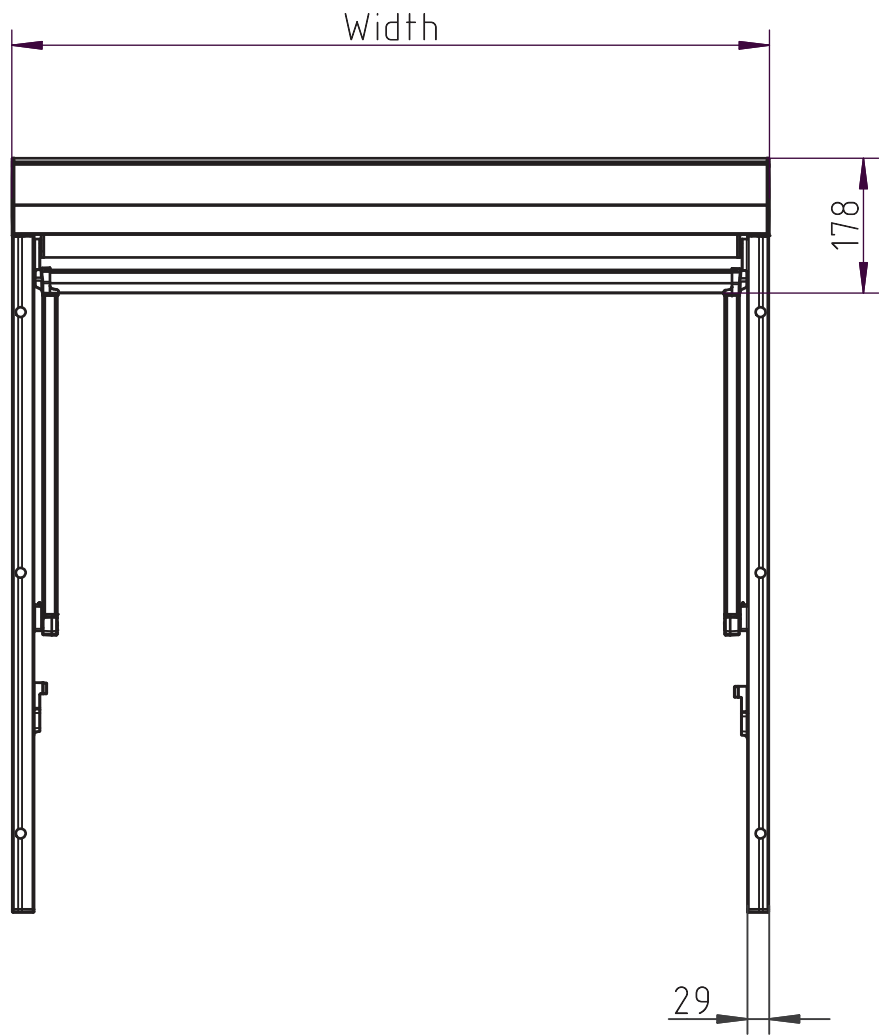

Architect view MT100

Wall bracket (optional) (1 : 2)