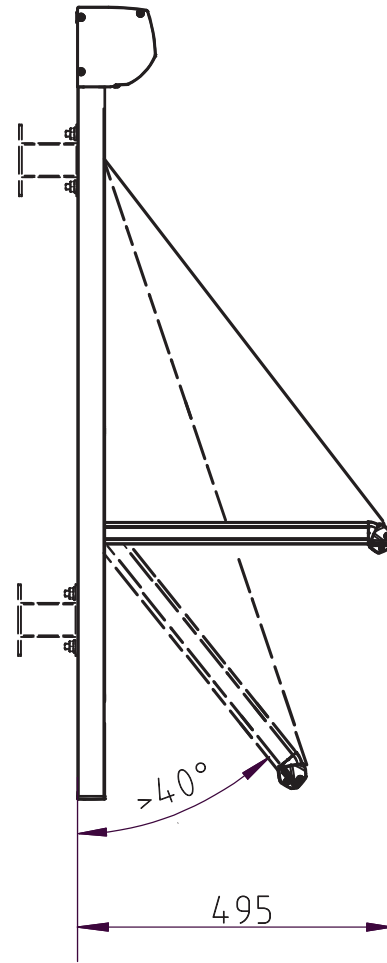

Architect view MT100

Wall bracket (optional) (1 : 2)