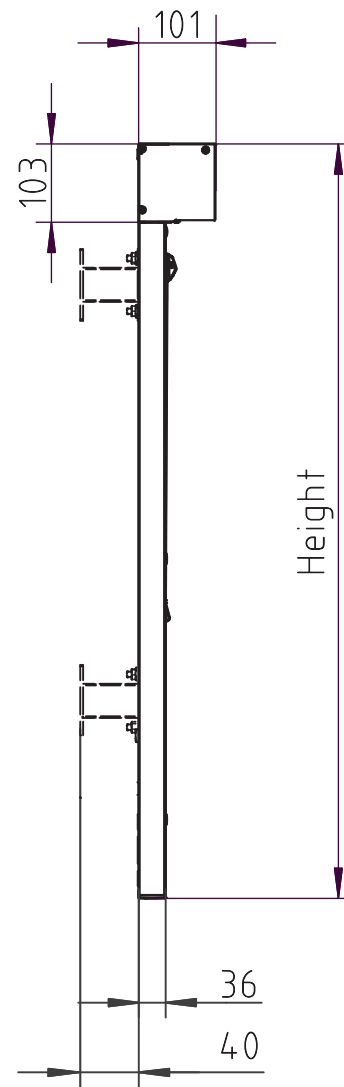

Architect view MT100 square

Wall bracket (optional)