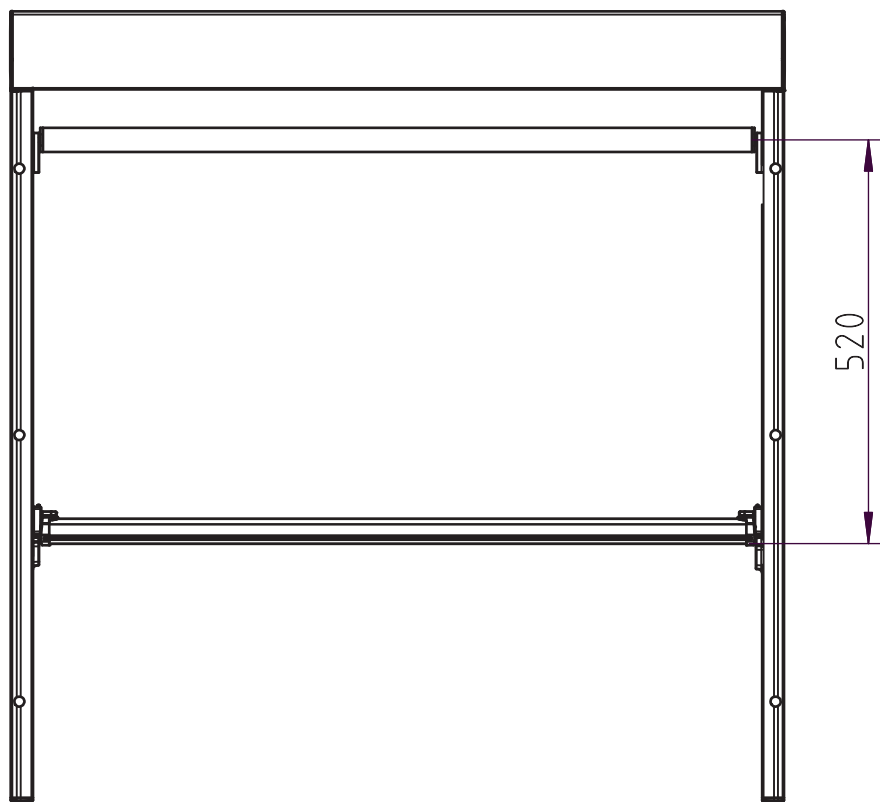

Architect view MT100 square

Wall bracket (optional)