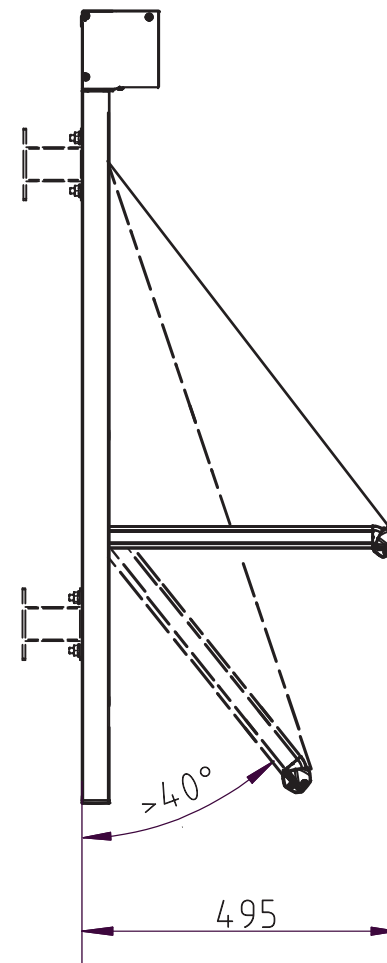

Architect view MT100 square

Wall bracket (optional)