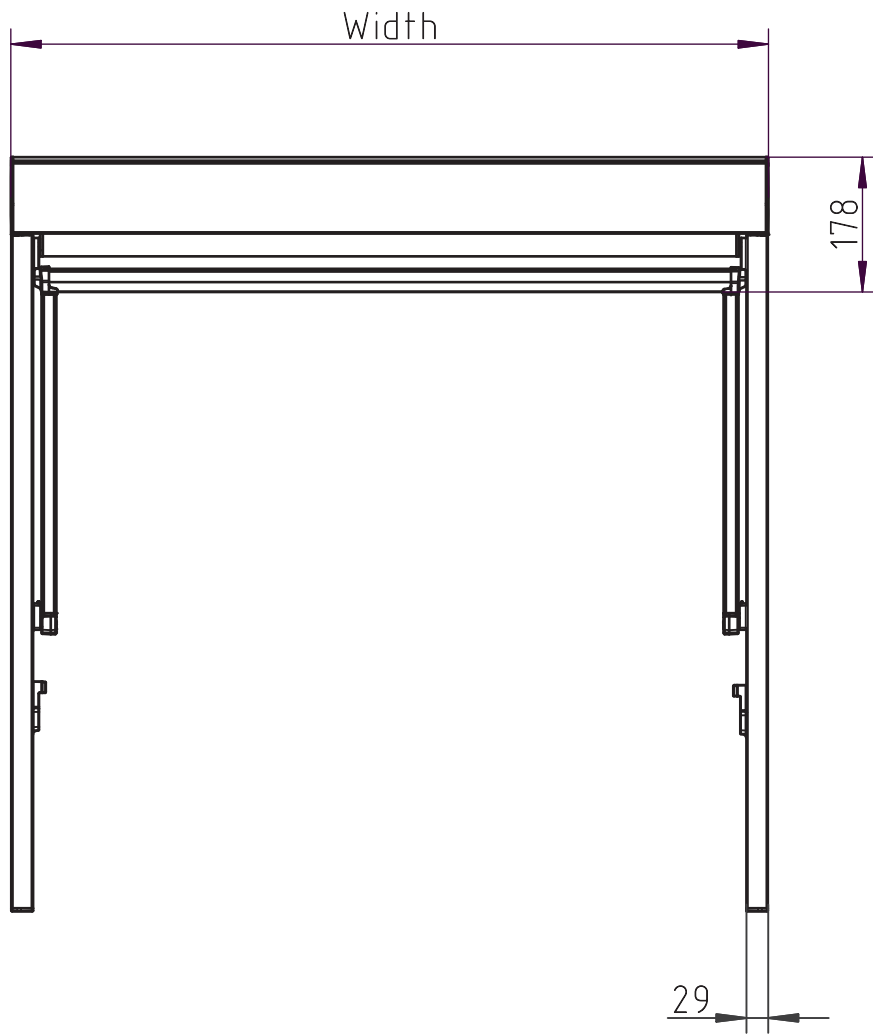

Architect view MT100 square

Wall bracket (optional)